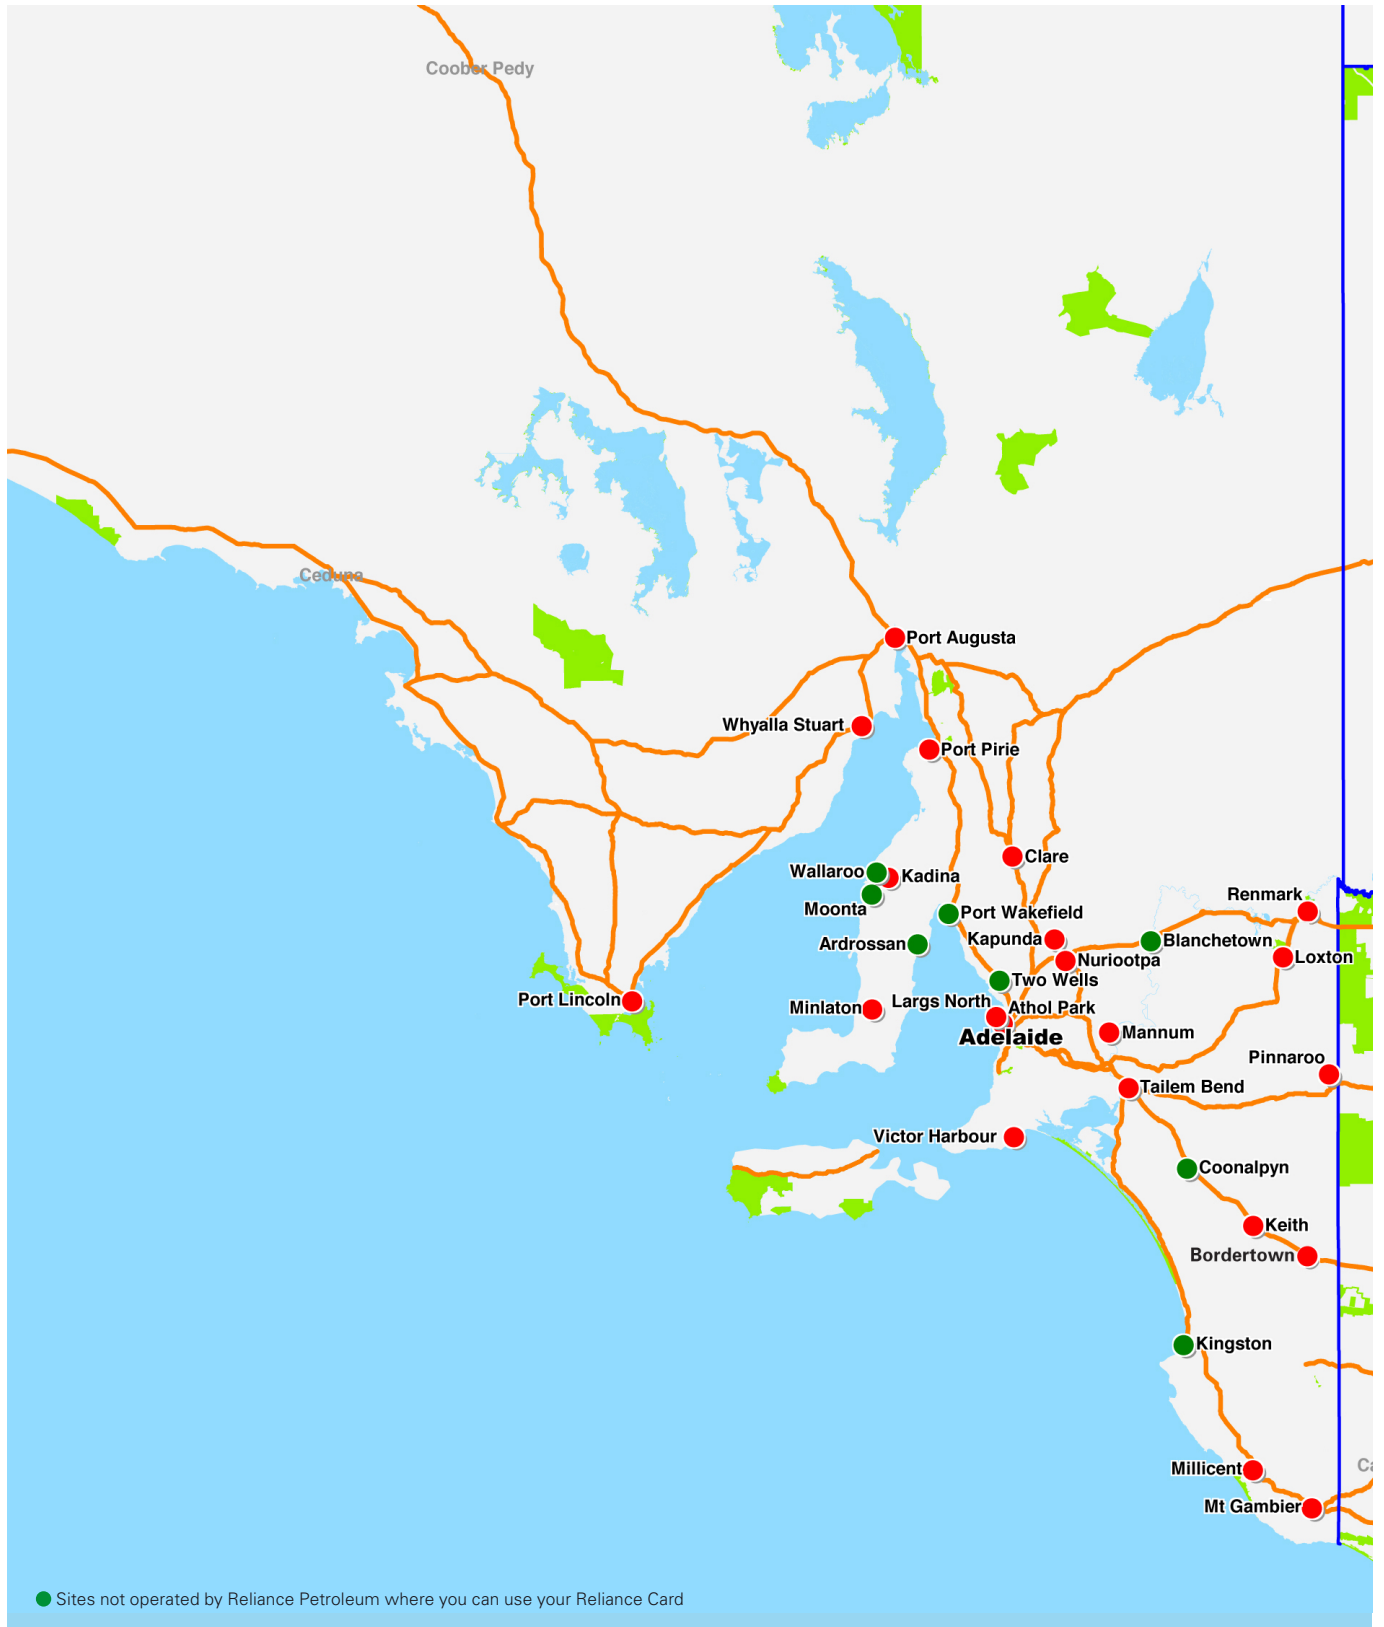

## Retail sites

Location	Address	Services
<b>BORDERTOWN</b> 08 8732 1997	BP BORDERTOWN TRUCKSTOP Dukes Highway	
<b>CLARE</b> 08 8842 4205	BP SOUTHBRIDGE 186 Main North Road	
<b>KADINA</b> 08 8821 4753	BP KADINA 19 Frances Terrace	
<b>KAPUNDA</b> 08 8566 3880	BP KAPUNDA Mildred Street	
<b>LOXTON</b> 08 8584 7774	BP ROUNDABOUT 50 Bookpurnong Terrace	
<b>LOXTON</b> 08 8584 7418	BP VALDON LOXTON Bookpurnong Terrace	
<b>MANNUM</b> 08 8569 2225	BP MANNUM 50 Adelaide Road	
<b>NURIOOTPA</b> 08 8562 2627	BP NURIOOTPA Cnr Tanunda Rd & New Road	
<b>PINNAROO</b> 08 8577 8271	BP PINNAROO R/H Mallee Highway	
<b>PORT LINCOLN</b> 08 8682 4774	BP PORT LINCOLN 1 London Road	
<b>PORT PIRIE</b> 08 8632 1108	BP BUNGAMA Highway One	
<b>PORT PIRIE</b> 08 8632 4106	BP PORT PIRIE 328 Senate Road	
<b>REMARK</b> 08 8586 6344	BP REMARK 292 Renmark Avenue	
<b>VICTOR HARBOUR</b> 08 8552 3929	BP VICTOR HARBOUR Cnr Adelaide & Goolwa Roads	
<b>WHYALLA STUART</b> 08 8649 3502	BP MCRITCHIE 21 McRitchie Cresnet	

## Gofuel – 24 hour Purchase Terminals

Location	Address	Services
<b>ATHOL PARK</b>	ATHOL PARK DEPOT OPT 17 - 19 Athol Street	
<b>KADINA</b>	KADINA DEPOT OPT 27 Agery Road	
<b>KEITH</b>	KEITH DEPOT OPT 32 Dukes Highway	
<b>MILLICENT</b>	BP MILLICENT OPT 80 Mount Gambier Road	
<b>MT GAMBIER</b>	MT GAMBIER DEPOT OPT 221 Jubilee Highway	
<b>PORT AUGUSTA</b>	PORT AUGUSTA DEPOT OPT Old Tracoola Road	
<b>REMARK</b>	REMARK OPT 364 Renmark Avenue	